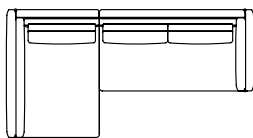

Dimensioni  
Dimensions

madia sideboard  
comò chest of drawers  
cm 230 x 52 x 82 h

Finiture in foto  
Finish in photo

Piano Top		V4
Struttura Structure		BQ
Cassetti Drawers		NC
Sottotop Undertop		094
Interni Insides		B5

# SHANGHAI

La collezione:  
Collection

madia sideboard  
cm 240 x 52 x 82 h

cabinet  
cm 100 x 52 x 160 h

madia sideboard  
comò chest of drawers  
cm 230 x 52 x 82 h

scrivania/consolle  
desk/console  
cm 148 x 47 x 76 h

toiletta  
dressing table  
cm 148 x 47 x 122 h

divano sofa  
cm 270 x 107 x 80 h  
cm 225 x 107 x 80 h

tavolino coffee table  
cm 135 x 97 x 30 h

divano angolare destro (come foto) o sinistro  
sofa with right corner (as photo) or left  
cm 320 x 167x 80 h

comò  
chest of drawers  
cm 140 x 52 x 82,5 h

comodino  
bedside table  
cm 65 x 39 x 39 h

**SX Left composition**  
cm 320 x 167x 80 h

**DX Right composition**  
cm 320 x 167x 80 h

letto bed  
for mattress cm 160 x 200 - cm 199 x 230 x 101-27 h  
for mattress cm 180 x 200 - cm 219 x 230 x 101-27 h  
for mattress cm 200 x 200 - cm 239 x 230 x 101-27 h